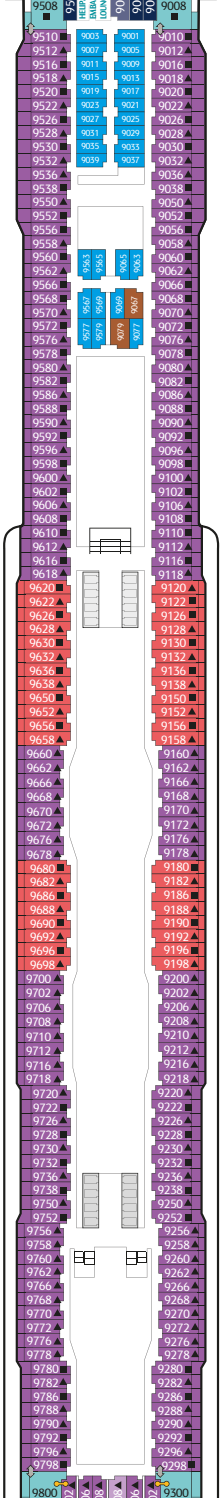

- Balcony Deluxe Stateroom
- Balcony Deluxe Stateroom (Accessible)
- Balcony Stateroom
- Balcony Stateroom (Accessible)

- Oceanview Stateroom
- Oceanview Stateroom (Accessible)
- Interior Stateroom
- Interior Stateroom (Accessible)

- ▲ Third person occupancy available
- Up to four persons occupancy available
- ↕ Connecting stateroom
- 🔗 Adjoining Stateroom

DECK 13

Suites, Balcony Deluxe, Balcony, Oceanview & Interior Staterooms

DECK 12

Suites, Balcony Deluxe, Balcony, Oceanview & Interior Staterooms

DECK 11

Suites, Balcony Deluxe, Balcony, Oceanview & Interior Staterooms

DECK 10

Suites, Balcony Deluxe, Balcony, Oceanview & Interior Staterooms

DECK 9

Suites, Balcony Deluxe, Balcony, Oceanview & Interior Staterooms, Helipad