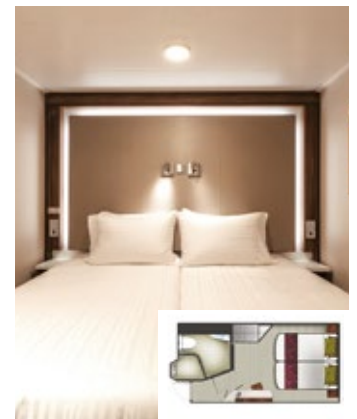

From 16 sq.m
Max Occupancy 2 – 4
Deck 5/9/10/11/12/13
2 Single Beds + 2 Single Sofa Beds/
1 Single Sofa Bed