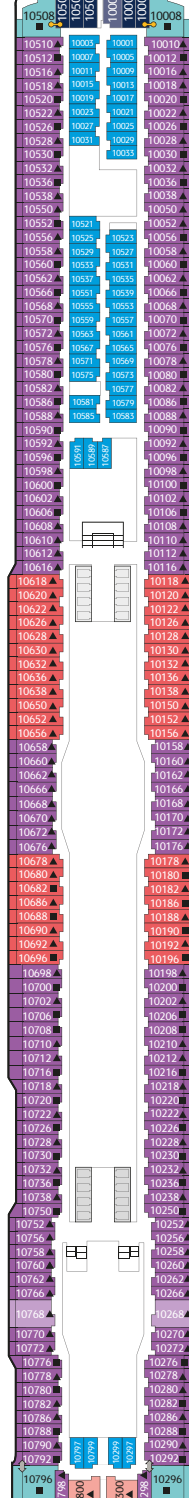

- Balcony Deluxe Stateroom
- Balcony Deluxe Stateroom (Accessible)
- Balcony Stateroom
- Balcony Stateroom (Accessible)

- Oceanview Stateroom
- Oceanview Stateroom (Accessible)
- Interior Stateroom
- Interior Stateroom (Accessible)

- ▲ Third person occupancy available
- Up to four persons occupancy available
- ↕ Connecting stateroom
- 🔗 Adjoining Stateroom

DECK 13

Suites, Balcony Deluxe, Balcony, Oceanview & Interior Staterooms

DECK 12

Suites, Balcony Deluxe, Balcony, Oceanview & Interior Staterooms

DECK 11

Suites, Balcony Deluxe, Balcony, Oceanview & Interior Staterooms

DECK 10

Suites, Balcony Deluxe, Balcony, Oceanview & Interior Staterooms

DECK 9

Suites, Balcony Deluxe, Balcony, Oceanview & Interior Staterooms, Helipad