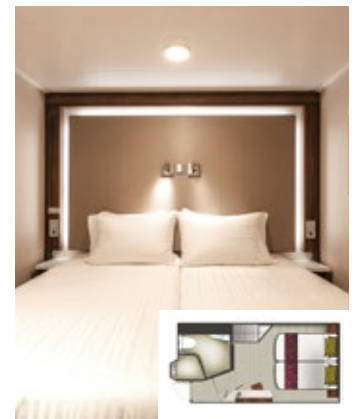

INTERIOR STATEROOM

From 13 sq.m
Max Occupancy 2 – 4^
Deck 5/8/9/10/11/12/13/15
2 Single Beds/ 2 Single Beds +
1 Ceiling Pullman Bed/
1 Single Bed + 1 Pullman Bed +
1 Double Sofa Bed

*The maximum occupancy of designated Palace Suites can be up to 6 guests upon request, subject to stateroom availability.

^The above image is for a stateroom configuration for 2 persons – other stateroom configurations for 3 persons and 4 persons are also available.