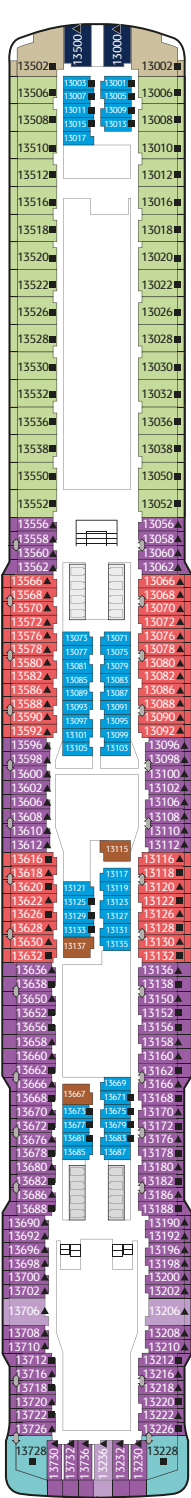

- Balcony Deluxe Stateroom
- Balcony Deluxe Stateroom (Accessible)
- Balcony Stateroom
- Balcony Stateroom (Accessible)

- Oceanview Stateroom
- Oceanview Stateroom (Accessible)
- Interior Stateroom
- Interior Stateroom (Accessible)

- ▲ Third person occupancy available
- Up to four persons occupancy available
- ↕ Connecting stateroom
- 🔗 Adjoining Stateroom

DECK 13

Suites, Balcony Deluxe, Balcony, Oceanview & Interior Staterooms

DECK 12

Suites, Balcony Deluxe, Balcony, Oceanview & Interior Staterooms

DECK 11

Suites, Balcony Deluxe, Balcony, Oceanview & Interior Staterooms

DECK 10

Suites, Balcony Deluxe, Balcony, Oceanview & Interior Staterooms

DECK 9

Suites, Balcony Deluxe, Balcony, Oceanview & Interior Staterooms, Helipad