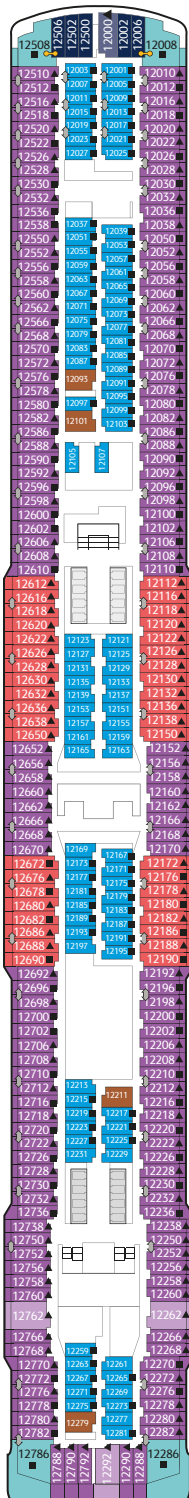

- Balcony Deluxe Stateroom
- Balcony Deluxe Stateroom (Accessible)
- Balcony Stateroom
- Balcony Stateroom (Accessible)

- Oceanview Stateroom
- Oceanview Stateroom (Accessible)
- Interior Stateroom
- Interior Stateroom (Accessible)

- ▲ Third person occupancy available
- Up to four persons occupancy available
- ↕ Connecting stateroom
- 🔗 Adjoining Stateroom

DECK 13

Suites, Balcony Deluxe, Balcony, Oceanview & Interior Staterooms

DECK 12

Suites, Balcony Deluxe, Balcony, Oceanview & Interior Staterooms

DECK 11

Suites, Balcony Deluxe, Balcony, Oceanview & Interior Staterooms

DECK 10

Suites, Balcony Deluxe, Balcony, Oceanview & Interior Staterooms

DECK 9

Suites, Balcony Deluxe, Balcony, Oceanview & Interior Staterooms, Helipad