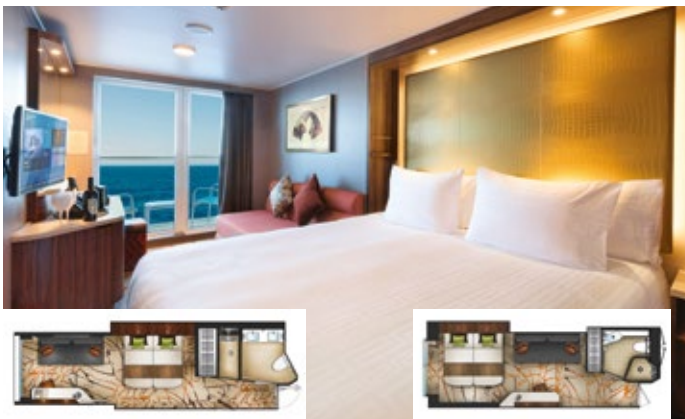

BALCONY DELUXE STATEROOM

From 22 sq.m
Max Occupancy 3 – 4
Deck 8/9/10/11/12/13/15
1 Queen-size Bed + 1 Single Sofa Bed/
1 Double Sofa Bed/ 1 Single Sofa Bed +
1 Ceiling Pullman Bed

BALCONY STATEROOM