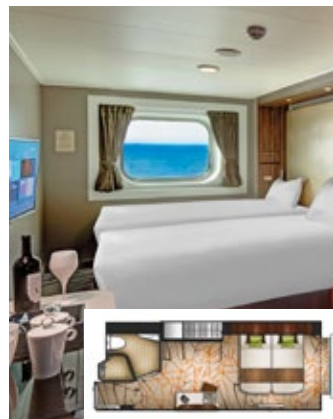

From 20 sq.m
Max Occupancy 3 – 4
Deck 8/9/10/11/12/13/15
1 Queen-size Bed + 1 Single Sofa Bed/
1 Single Sofa Bed +
1 Ceiling Pullman Bed

OCEANVIEW STATEROOM