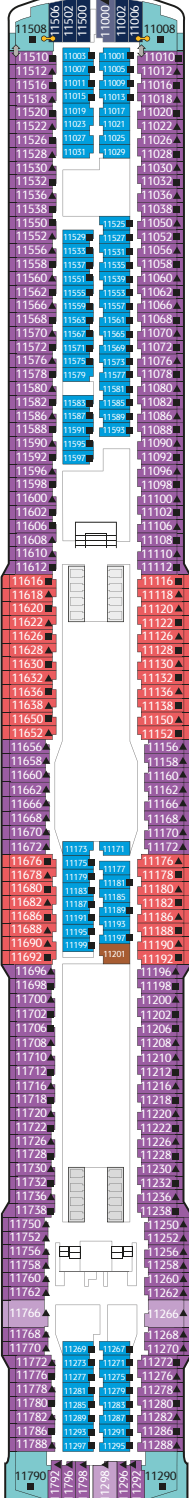

- Balcony Deluxe Stateroom
- Balcony Deluxe Stateroom (Accessible)
- Balcony Stateroom
- Balcony Stateroom (Accessible)

- Oceanview Stateroom
- Oceanview Stateroom (Accessible)
- Interior Stateroom
- Interior Stateroom (Accessible)

- ▲ Third person occupancy available
- Up to four persons occupancy available
- ↕ Connecting stateroom
- 🔗 Adjoining Stateroom

DECK 13

Suites, Balcony Deluxe, Balcony, Oceanview & Interior Staterooms

DECK 12

Suites, Balcony Deluxe, Balcony, Oceanview & Interior Staterooms

DECK 11

Suites, Balcony Deluxe, Balcony, Oceanview & Interior Staterooms

DECK 10

Suites, Balcony Deluxe, Balcony, Oceanview & Interior Staterooms

DECK 9

Suites, Balcony Deluxe, Balcony, Oceanview & Interior Staterooms, Helipad